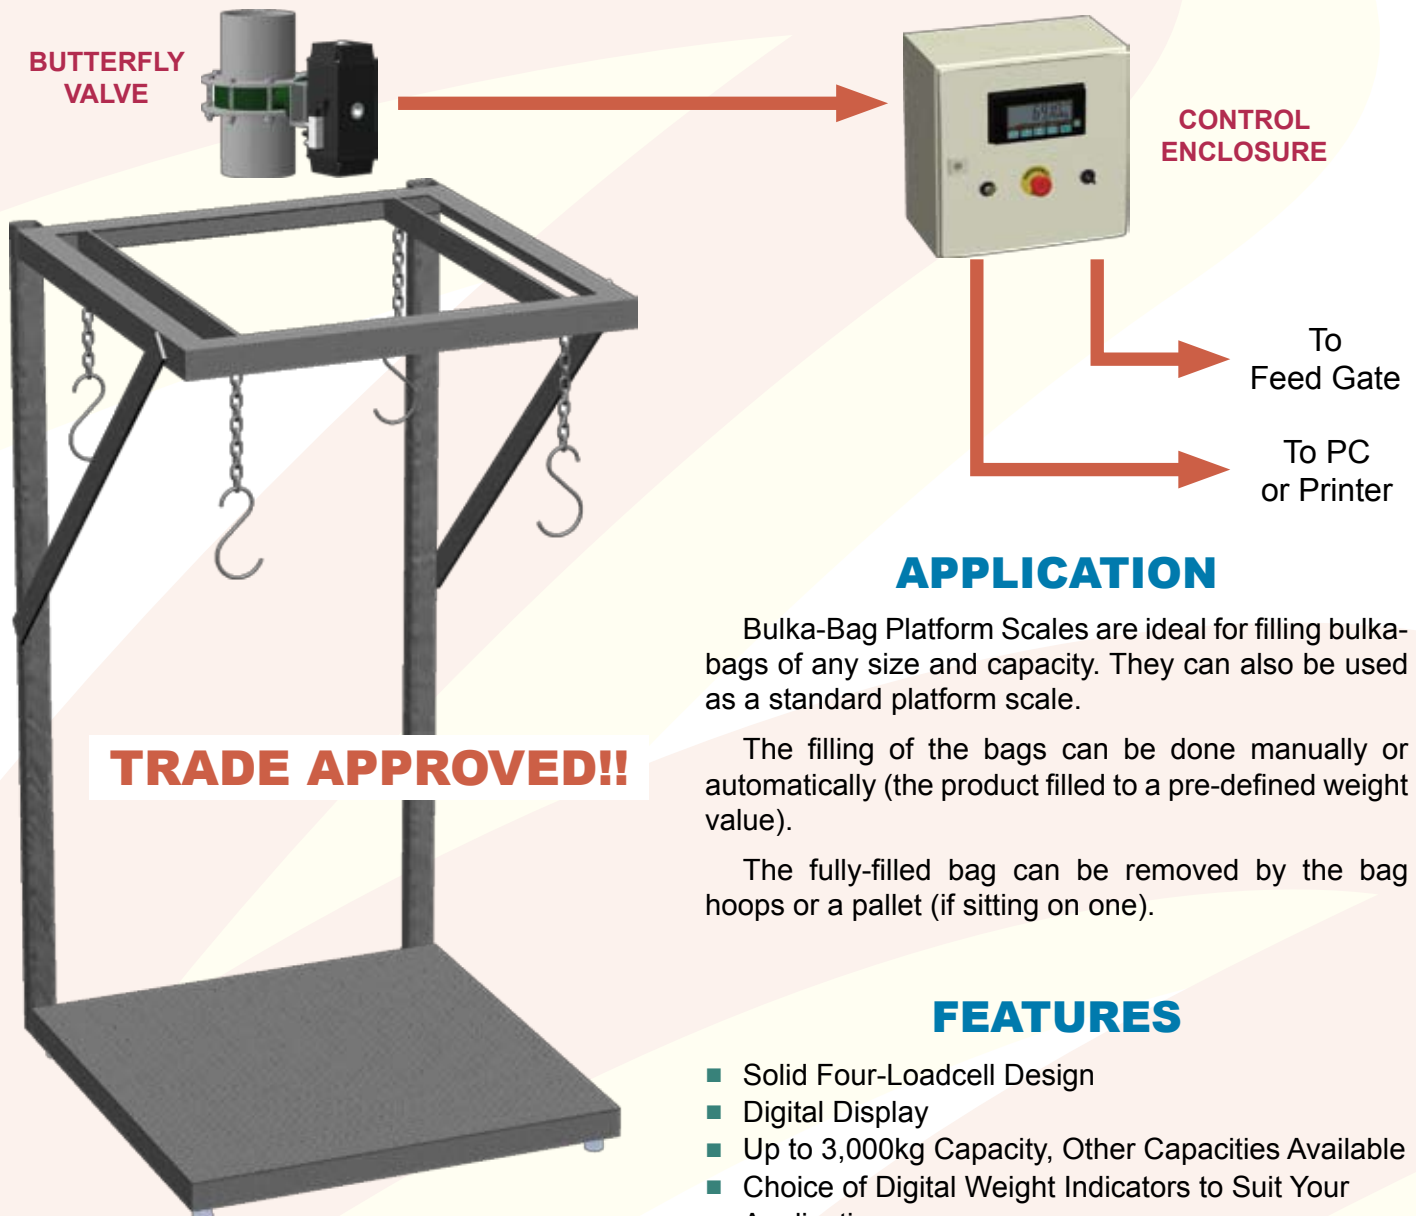

BULKA-BAG PLATFORM SCALE

WITH OR WITHOUT AUTOMATION

APPLICATION

Bulka-Bag Platform Scales are ideal for filling bulka-bags of any size and capacity. They can also be used as a standard platform scale.

The filling of the bags can be done manually or automatically (the product filled to a pre-defined weight value).

The fully-filled bag can be removed by the bag hoops or a pallet (if sitting on one).

FEATURES

- Solid Four-Loadcell Design
- Digital Display
- Up to 3,000kg Capacity, Other Capacities Available
- Choice of Digital Weight Indicators to Suit Your Application
- Self-Aligning Levelling Legs

OPTIONS

- Automatic Control Panel to Control the Filling Cycle
- Filling Spout and Control Valve
- Overall Height: Standard 2,600mm
- Other Sizes Available to Suit All Ranges of Bags
- Chains and Hooks as Shown